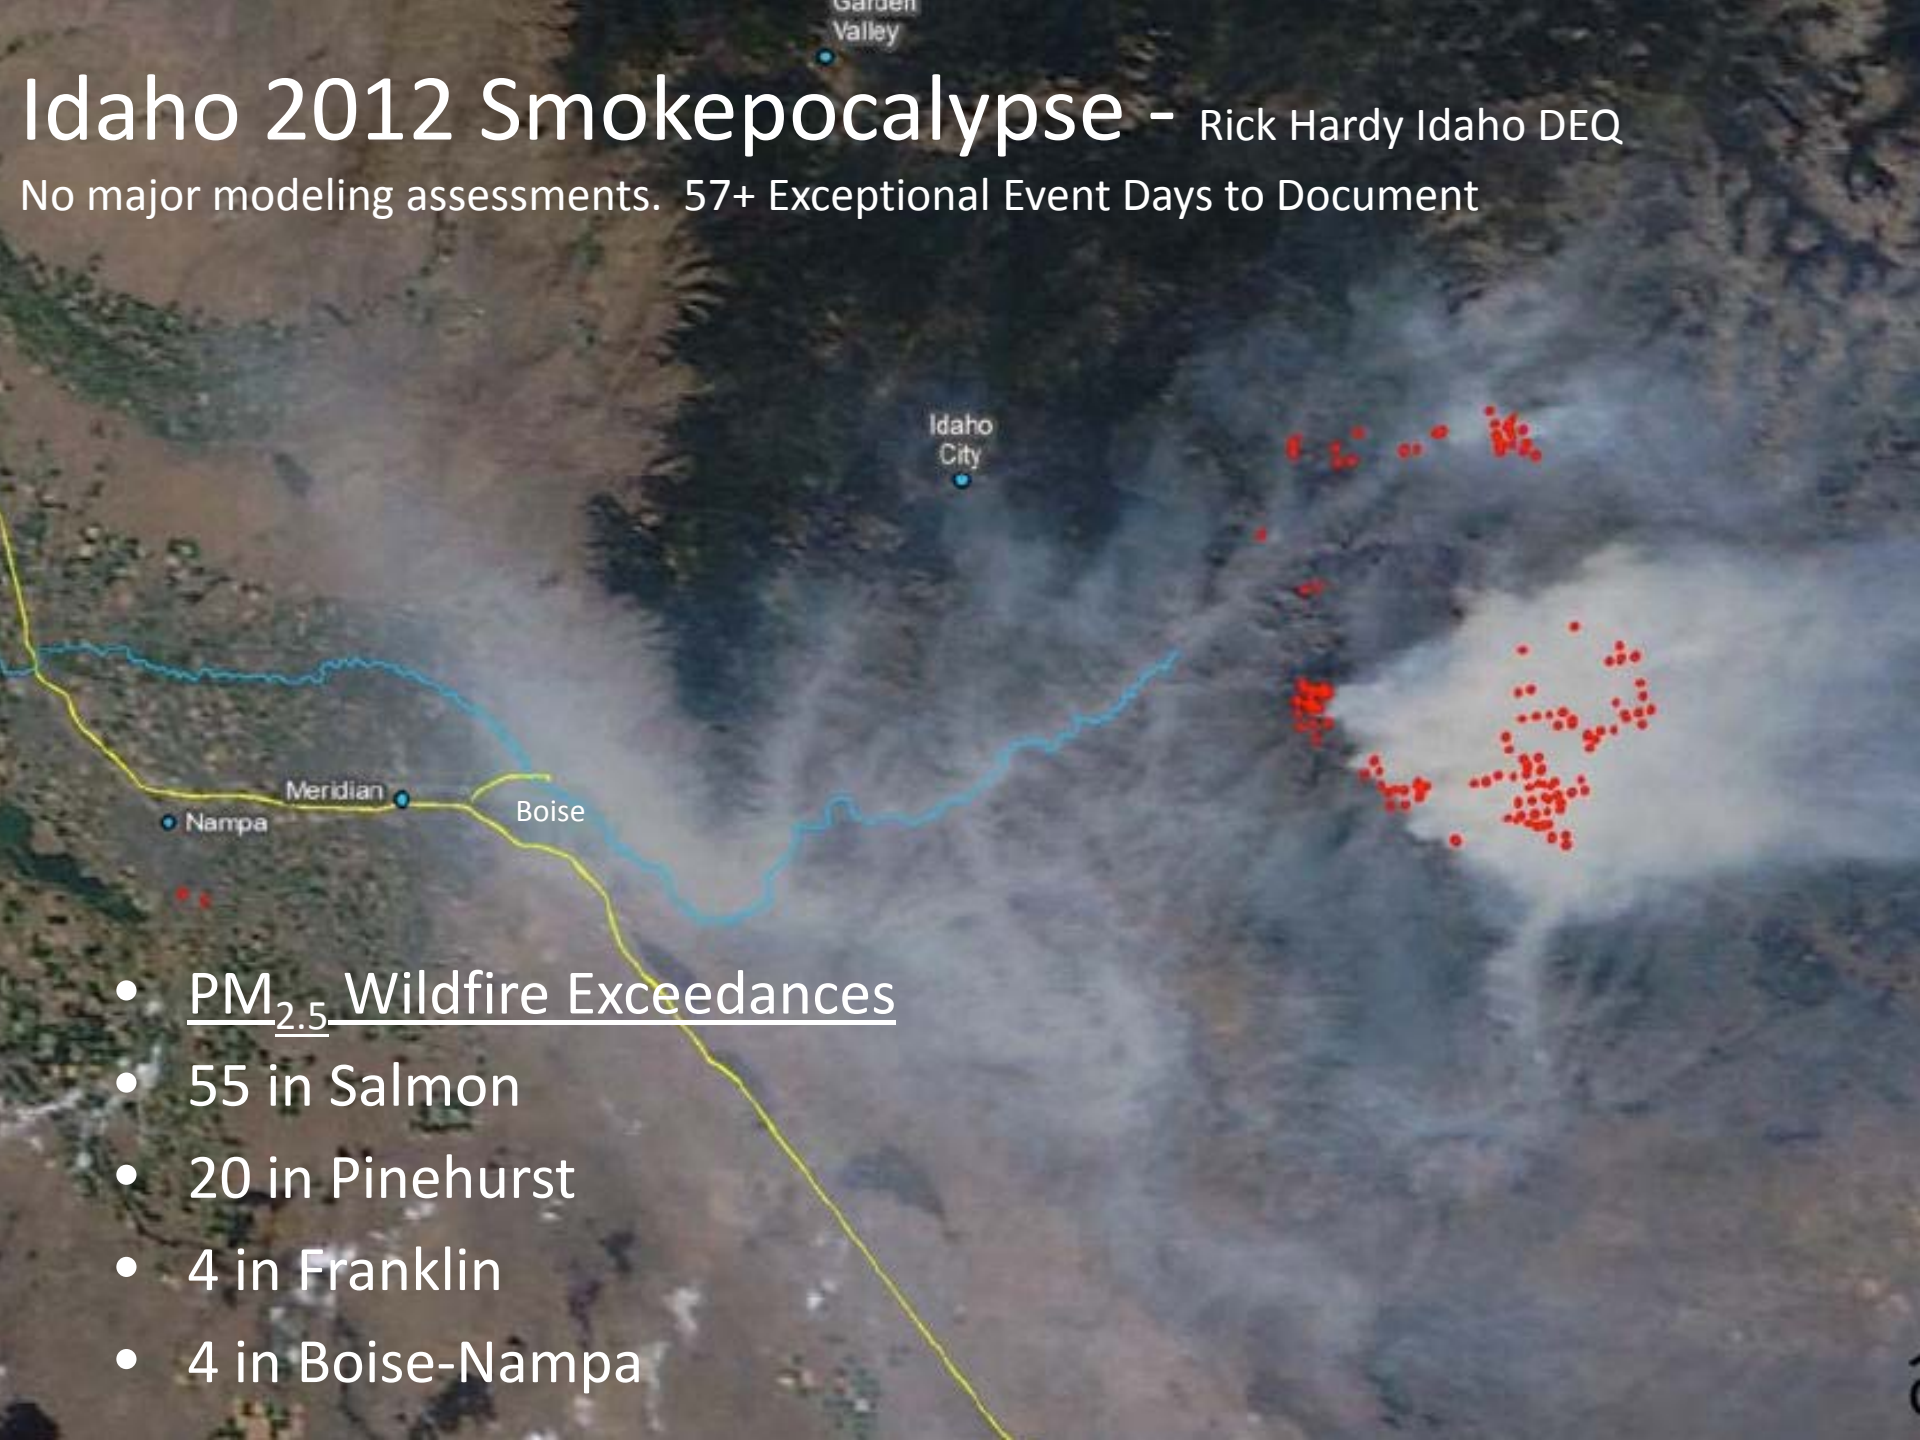

Idaho 2012 Smokepocalypse - Rick Hardy Idaho DEQ

No major modeling assessments. 57+ Exceptional Event Days to Document

- PM_{2.5} Wildfire Exceedances
- 55 in Salmon
- 20 in Pinehurst
- 4 in Franklin
- 4 in Boise-Nampa

PM₁₀ High Wind Exceptional Events in Boise

- 2011 Dust from Black Rock Desert (2 days)
- 2012 Haboob from Oregon fire scar (2 days)